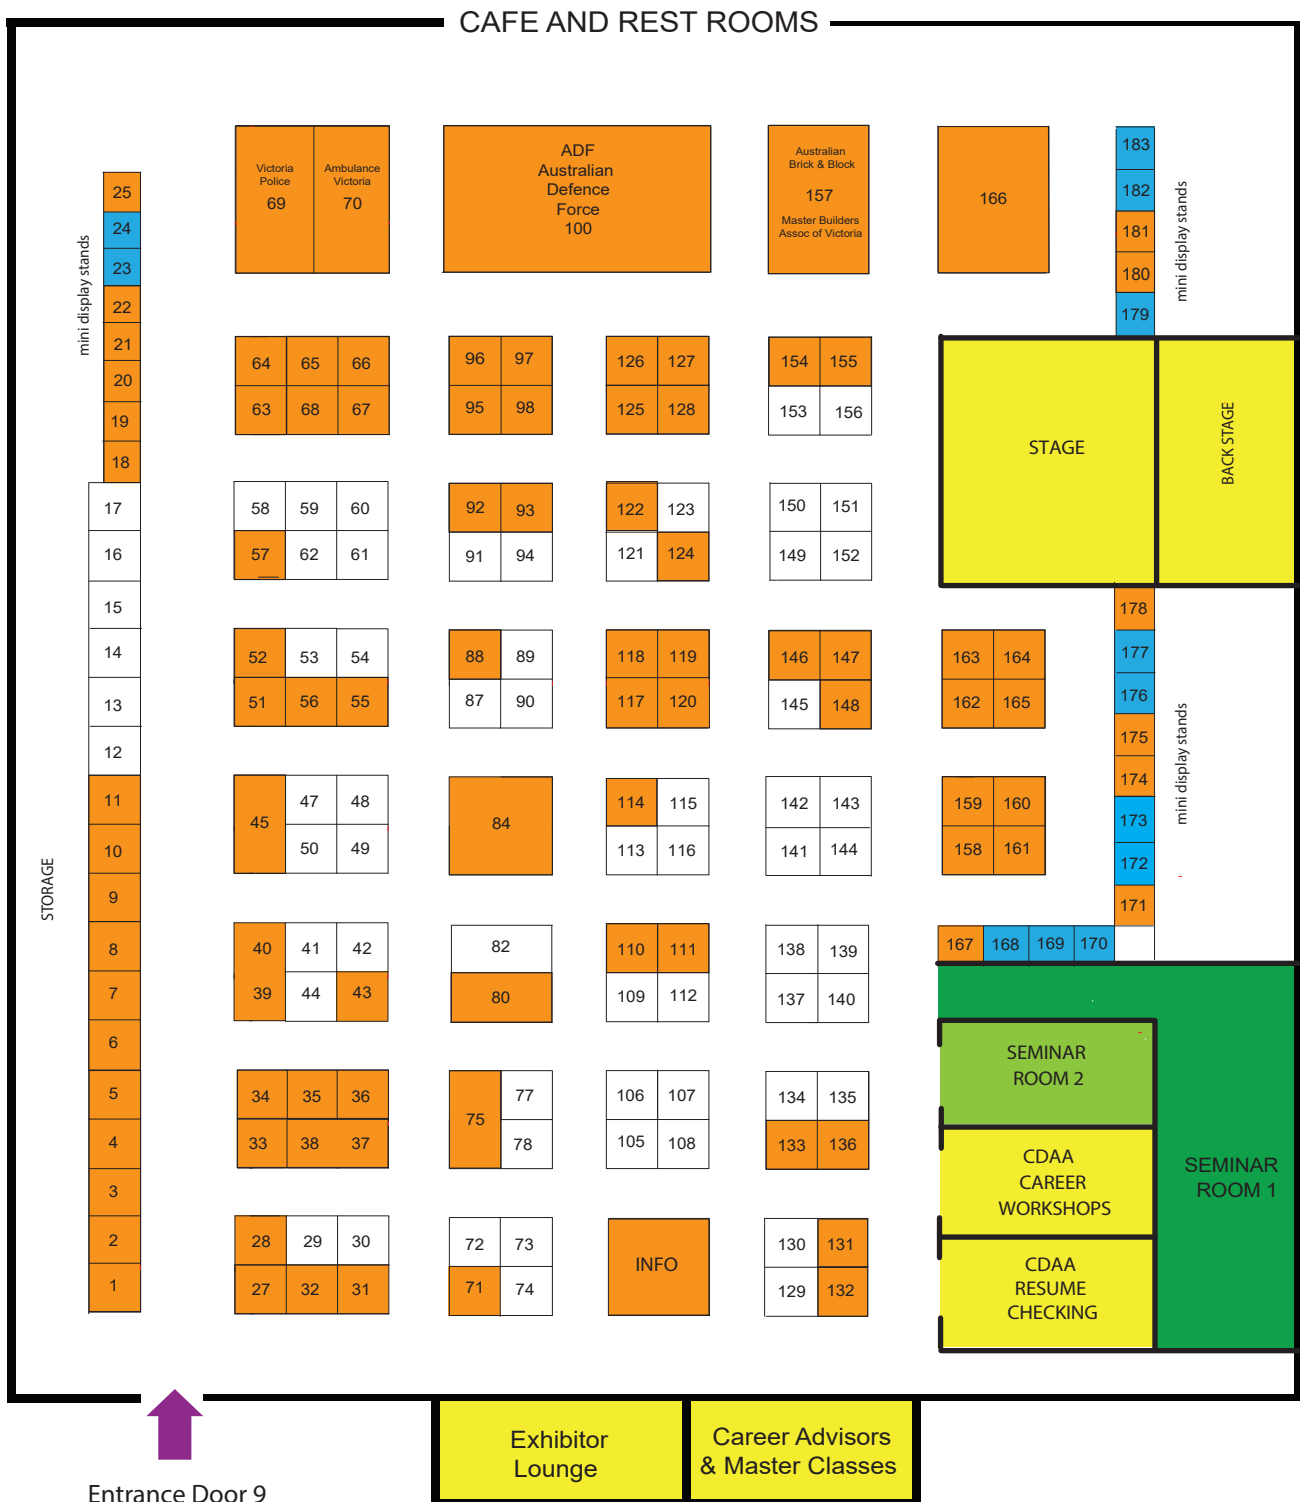

# MELBOURNE CAREER EXPO

Melbourne Exhibition Centre  
Clarendon Street,  
South Wharf

24 - 26 July 2020

- All Stands in Orange have been booked
- Stands in White are a combination of 3m x 3m Stands
- Stands in Blue are mini - display 2.5m x 2m stands