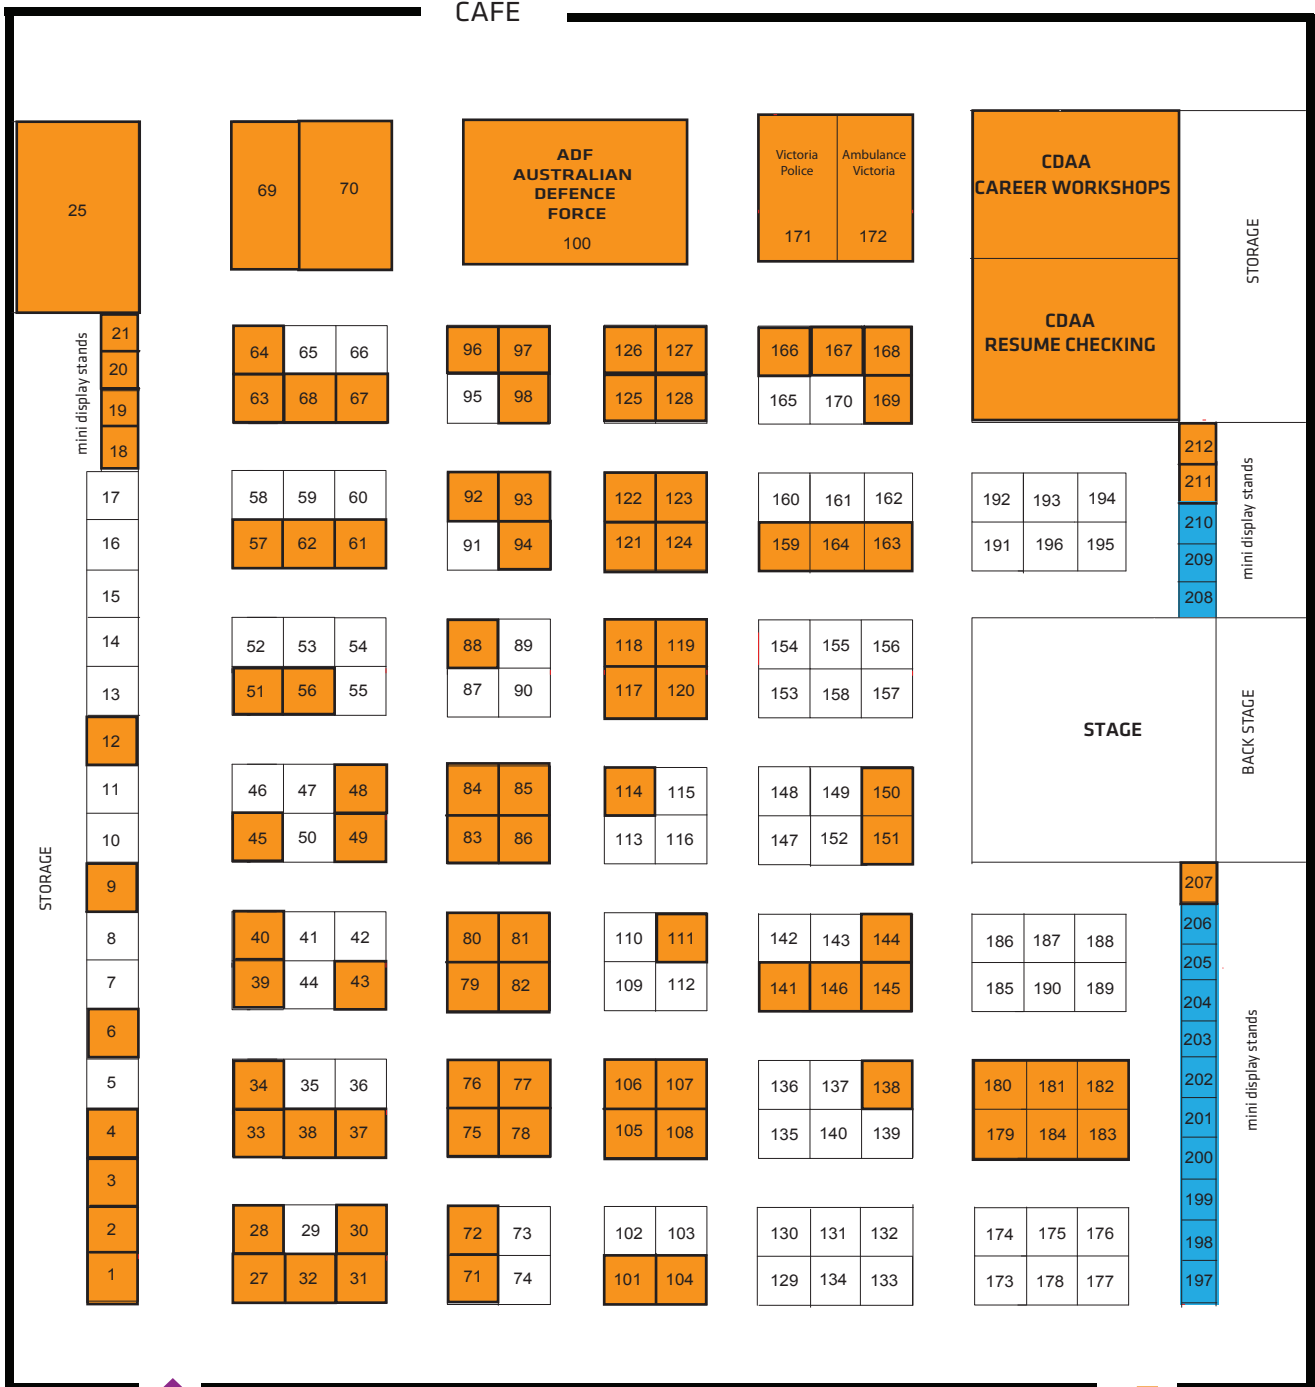

CAFE

Entrance Door 9

Seminar Rooms 1 & 2 | Exhibitor Lounge

Exit Door 10

- All Stands in Orange have been booked
- Stands in White are available
- Stands in Blue are mini display 2.5m x 2m stands